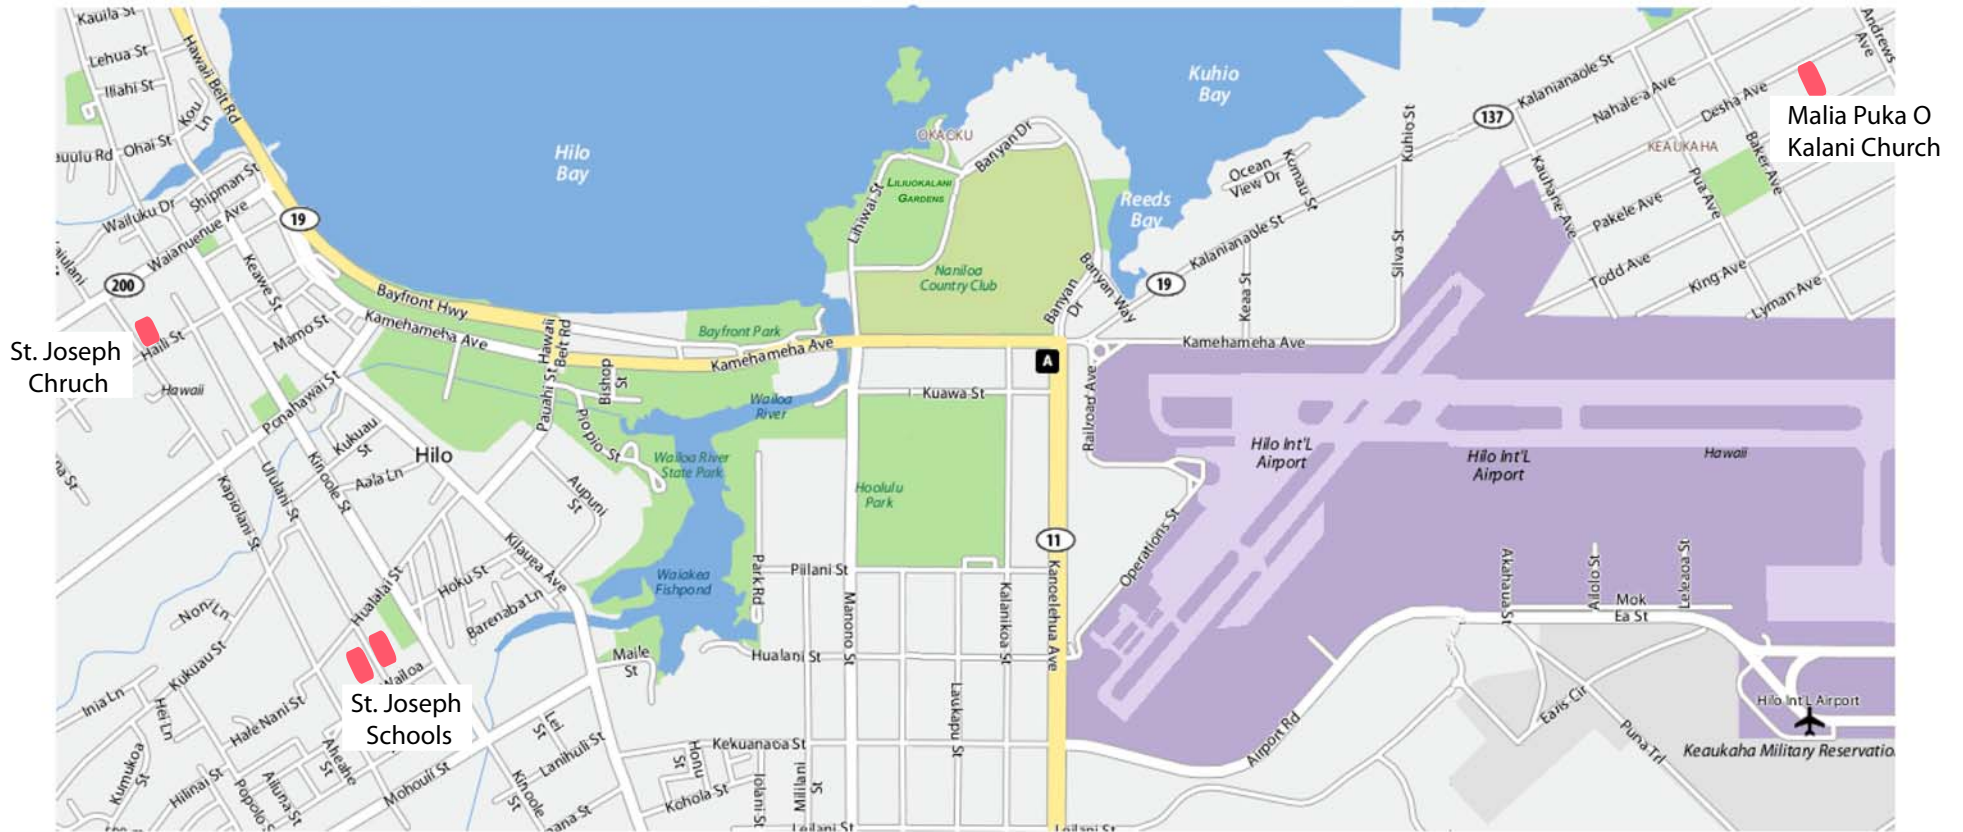

Map

HILO ROMAN CATHOLIC COMMUNITY

■ St. Joseph Church
43 Kapiolani St.
Hilo, HI 96720

Phone: 935-1465

■ St. Joseph Schools
999 & 1000 Ululani St.
Hilo Hawaii 06720

Phone: 935-4936

■ Malia Puka O Kalani Church
326 Desha Ave.
Hilo HI 96720